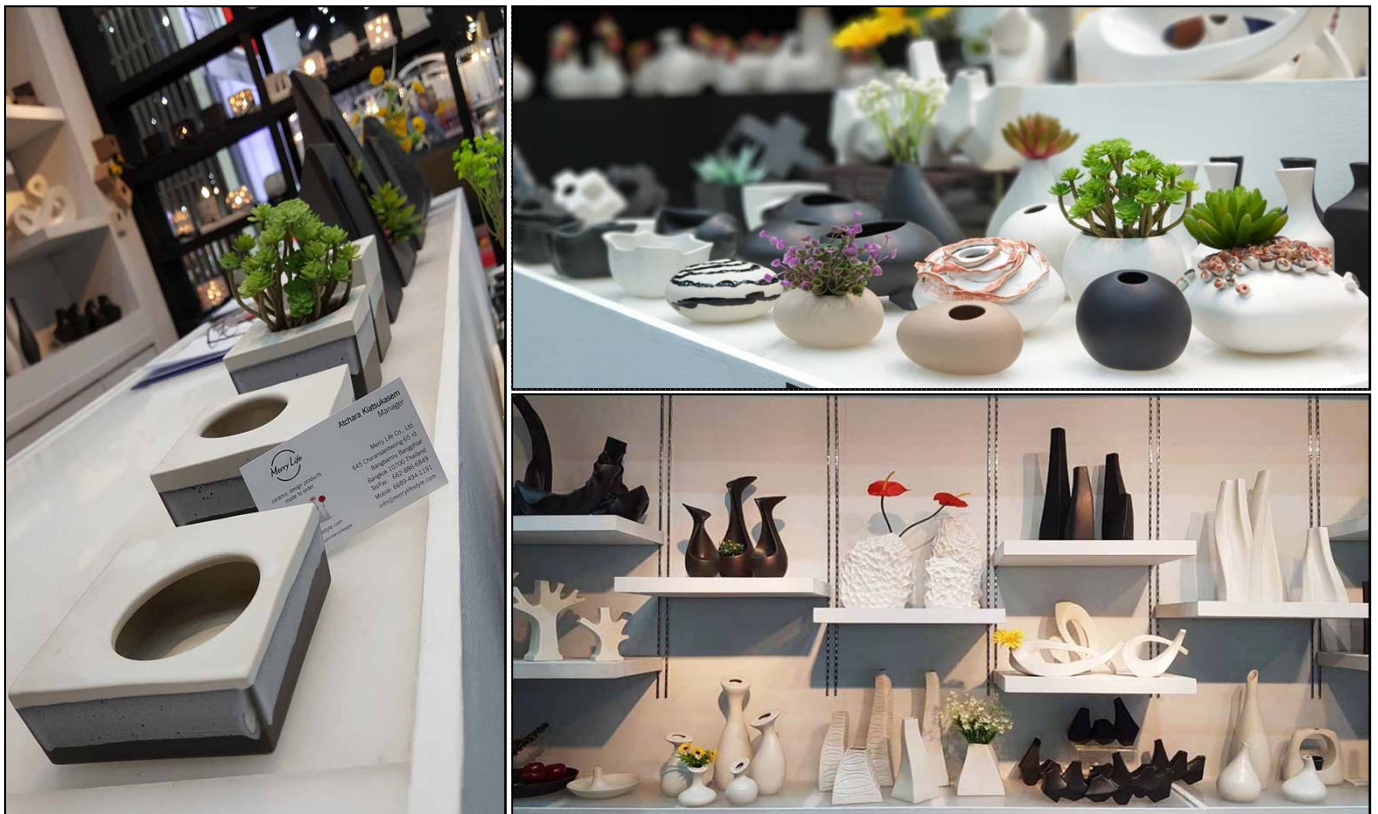

Merry Life

Merry Life Co.,Ltd. 645 Charansanitwong rd. Soi 65 Bangbamru Bangphlat Bangkok 10700 Thailand
Showroom/Shop : Bon Marche' Market Park #E104/1, 1st floor, building near food court zone (Closed every Monday)
Tel. : 6689-494-1191 e-mail : info@merrylifestyle.com www.merrylifestyle.com FB/IG : merrylifestyle

---

MERRY LIFE is Thai manufacturer of ceramic products, especially in home used, decorative item and aroma burners.
Our products are made with good quality and environmental friendly materials.
We also open to made to customer order that can be customized and fit your concept.

To provide the most satisfaction to customers, we have been developing our team in both creative and production.
Not only consistently maintaining good standard of product, but our signature design also achieve our customers need in terms of beauty and practical.

Please feel free to find our product list and hope you will "*Make Your Merry Lifestyle*".